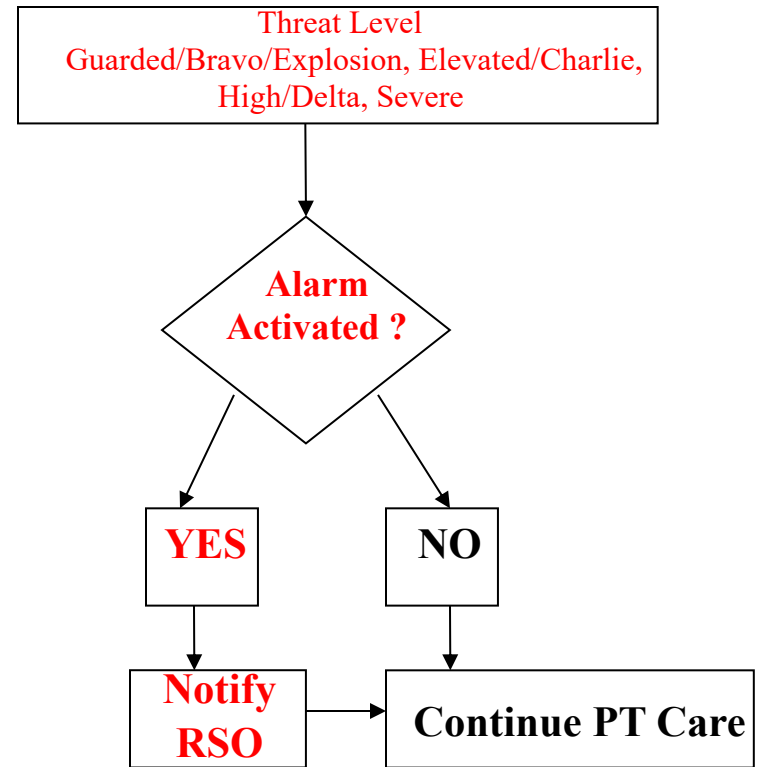

Portal Alarm Flowchart for FPCONs

Contacts:

RSO pgr #

Radiation Safety Officer (RSO):

Radiation Safety Element Chief:

Dosimetry Manager:

Radiation Safety Technician:

Radiological Contamination Control (RCC)