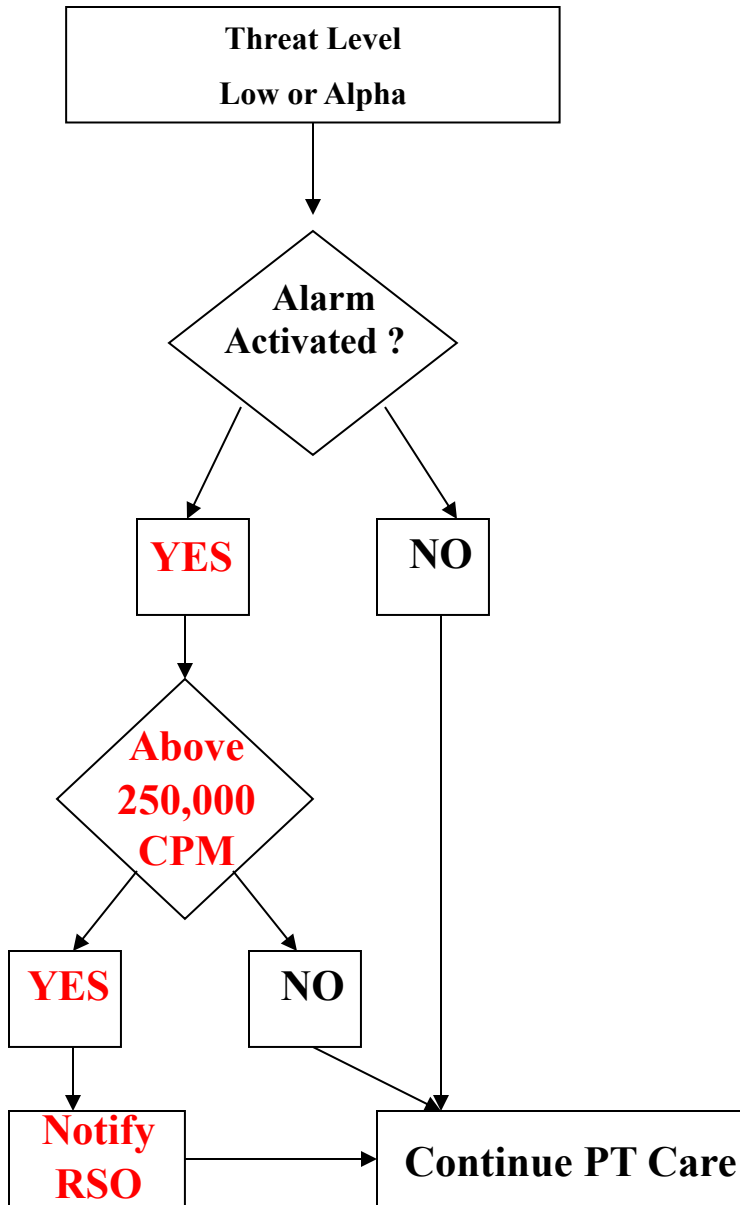

Portal Alarm Flowchart for FPCONs

Contacts:

RSO pgr #

Radiation Safety Officer (RSO):

Radiation Safety Element Chief:

Dosimetry Manager:

Radiation Safety Technician:

Radiological Contamination Control (RCC)