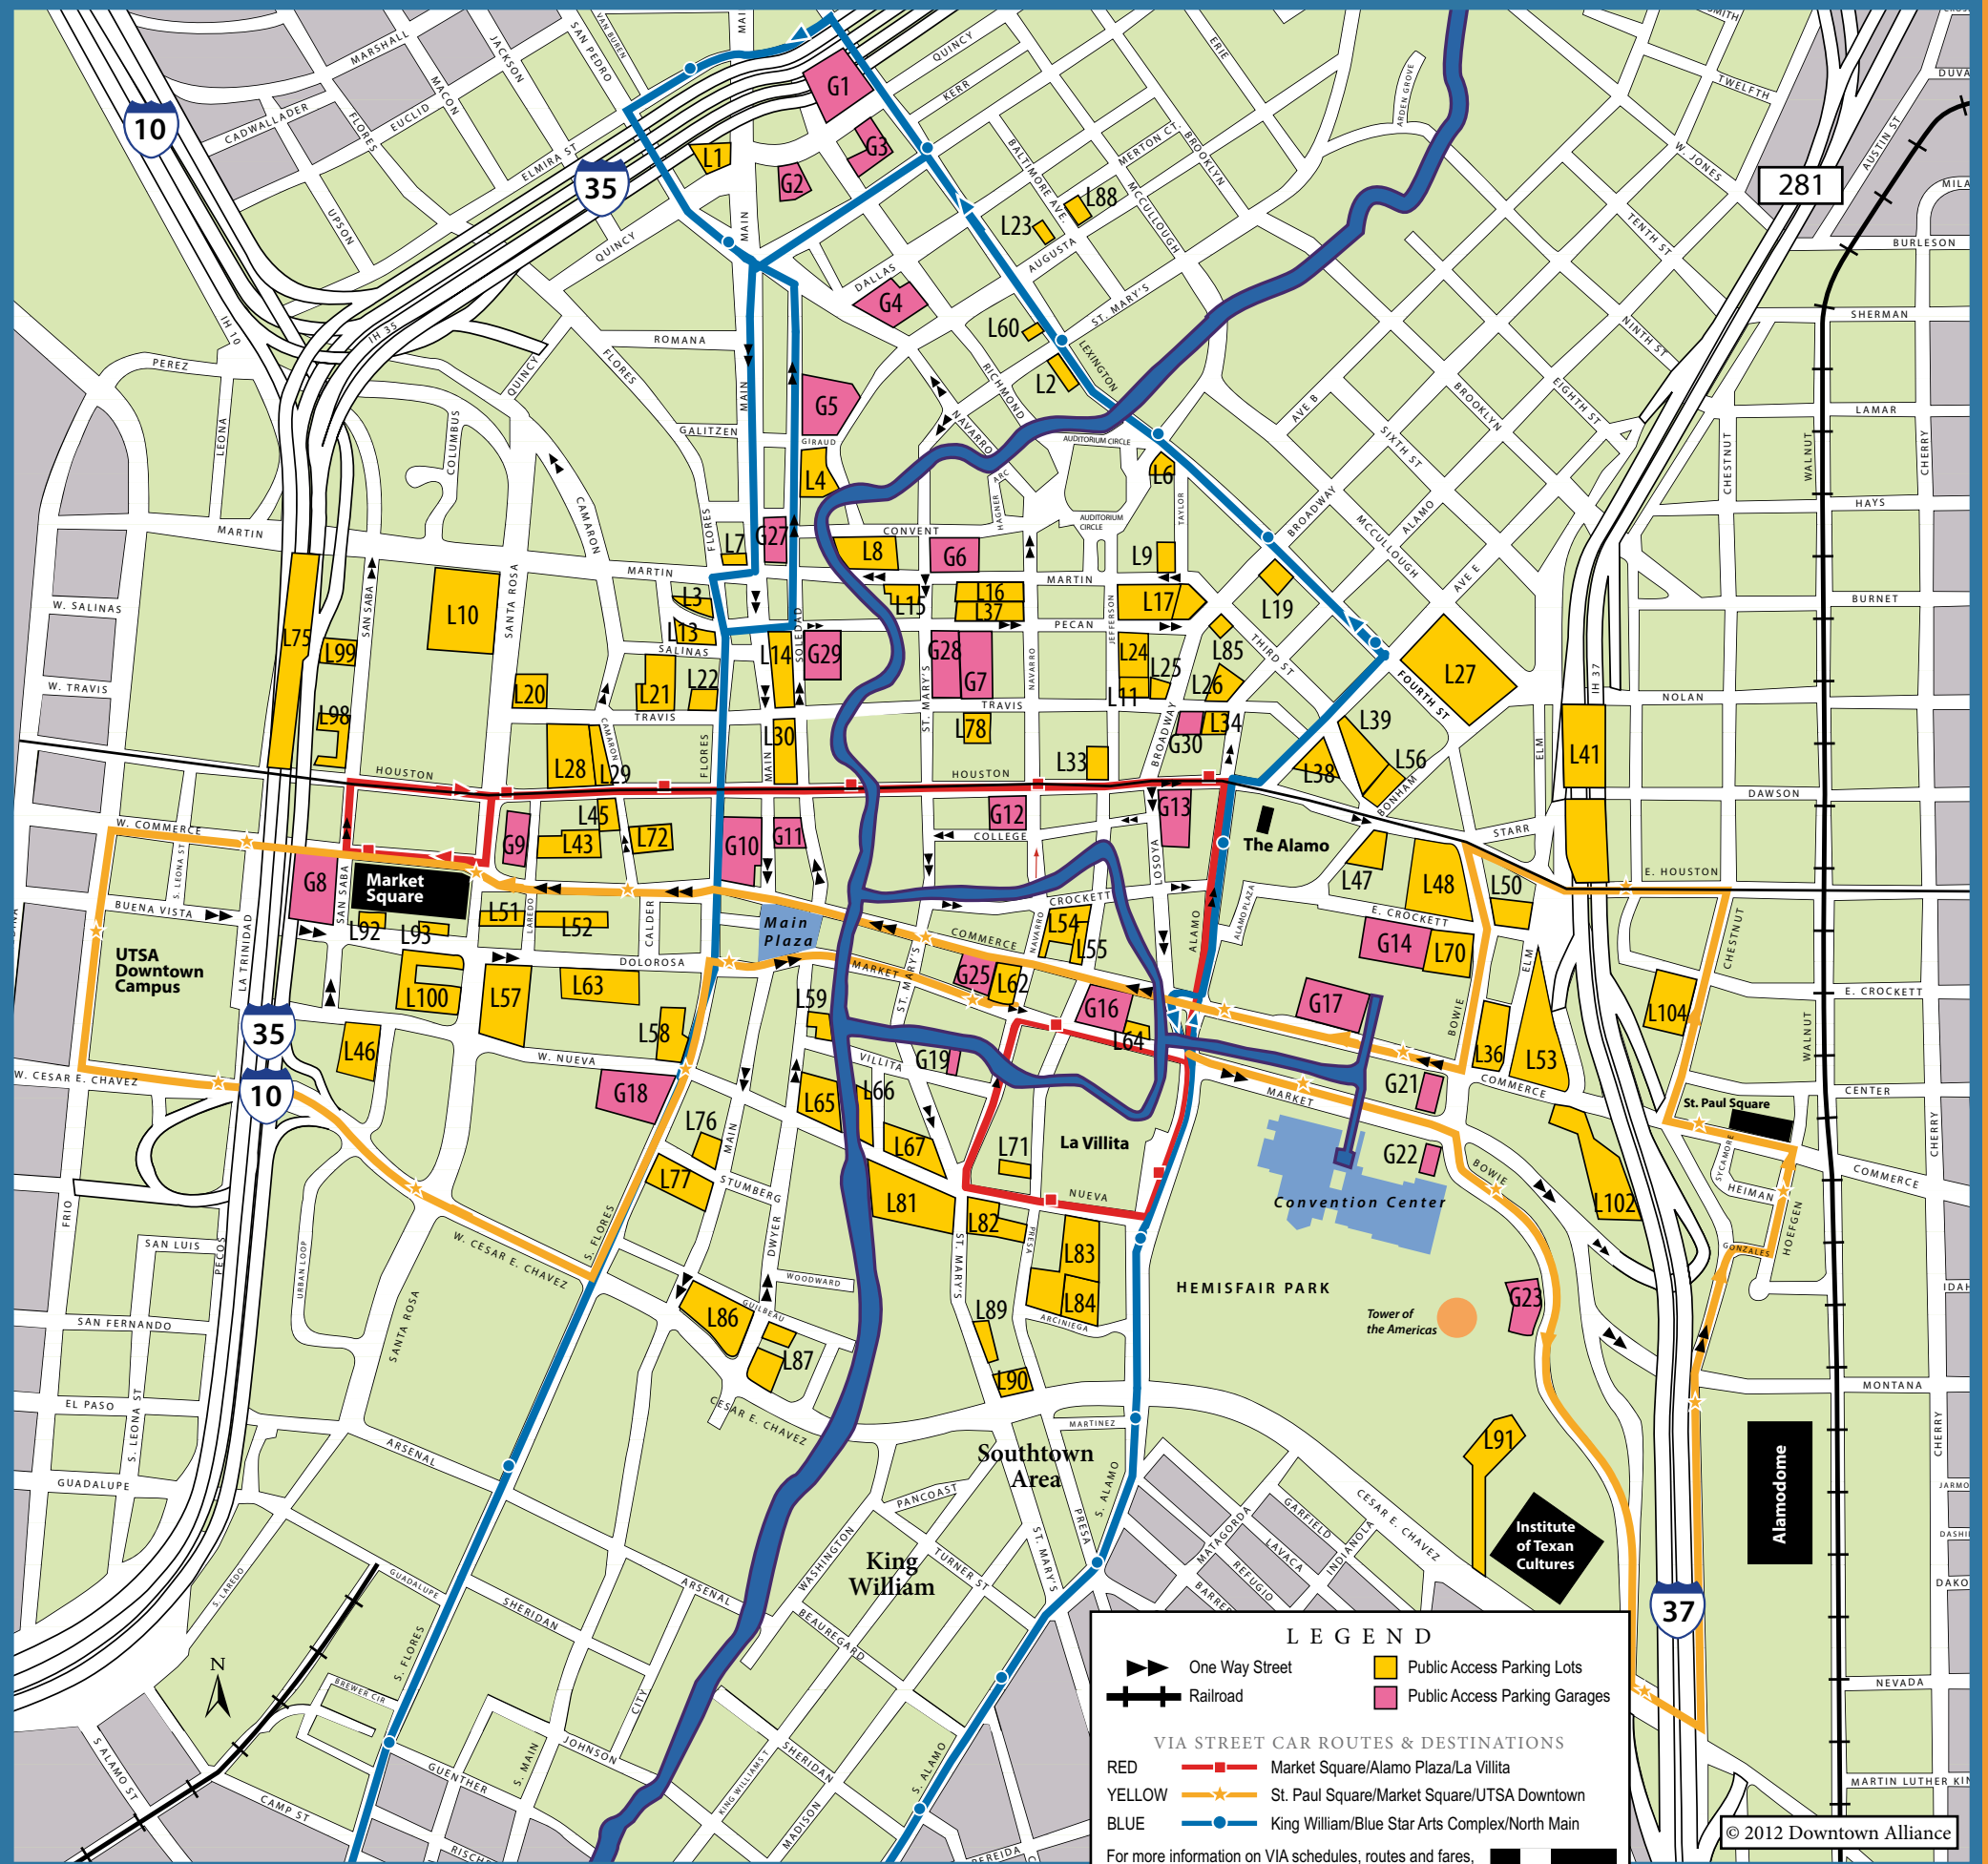

Central
Parking System
"The worldwide parking professionals"

AMPCO
SYSTEM
PARKING

Zurich International Properties, Inc.
A Full Service Real Estate Investment, Development, Management, and Brokerage Firm